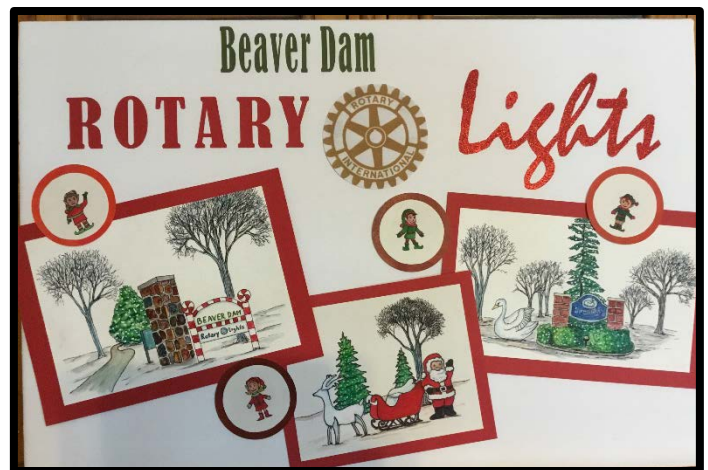

Beaver Dam Rotary Lights

Beaver Dam Rotary Club
Rotary

Beaver Dam Rotary Lights is an outdoor winter light display in Beaver Dam, WI initiated in 2017. This display was created to bring a family friendly winter destination that our community can be proud of, while also bringing beauty, excitement and even additional tourism to our beautiful city and its parks.

We would like to continue this light display and expand it year after year. We turn the lights on the day after Thanksgiving through the end of the holiday season. It is our hope that local business and community partners will continue to support our city's Winter Wonderland in Swan Park.

Sponsorship Opportunities

Gifts-In-Kind

Santa's Helpers $100 – $249

- Name recognition on advertising

Silver Bells $250 – $999

- Name recognition on advertising
- Christmas tree to decorate in the park with a name/logo sign

Golden Halo $1000 +

- Name recognition on advertising
- Christmas tree to decorate in the park with a name/logo sign
- Banner in the park

Volunteer Opportunities

Outdoor Park Setup

- One Saturday early November, (weather permitting)

Takedown

- One Saturday early January (weather permitting)

Yes! I would like to sponsor or volunteer my time to Beaver Dam Rotary Lights.

Name/Company: _____

Mailing Address: _____

City: _____ State: _____ Zip Code: _____

Email Address: _____ Phone Number: _____

Sponsorship Level:

Gifts in Kind _____ Santa's Helpers _____ Silver Bells _____ Golden Halo _____

Volunteer Opportunity:

Outdoor Park Setup _____ Takedown _____

How did you hear about us? _____

Please tear off and mail along with check or money order payable to 'City of Beaver Dam – Rotary Lights' to: 205 S. Lincoln Ave, Beaver Dam, WI 53916. *Please note on check for use towards Beaver Dam Rotary Lights.